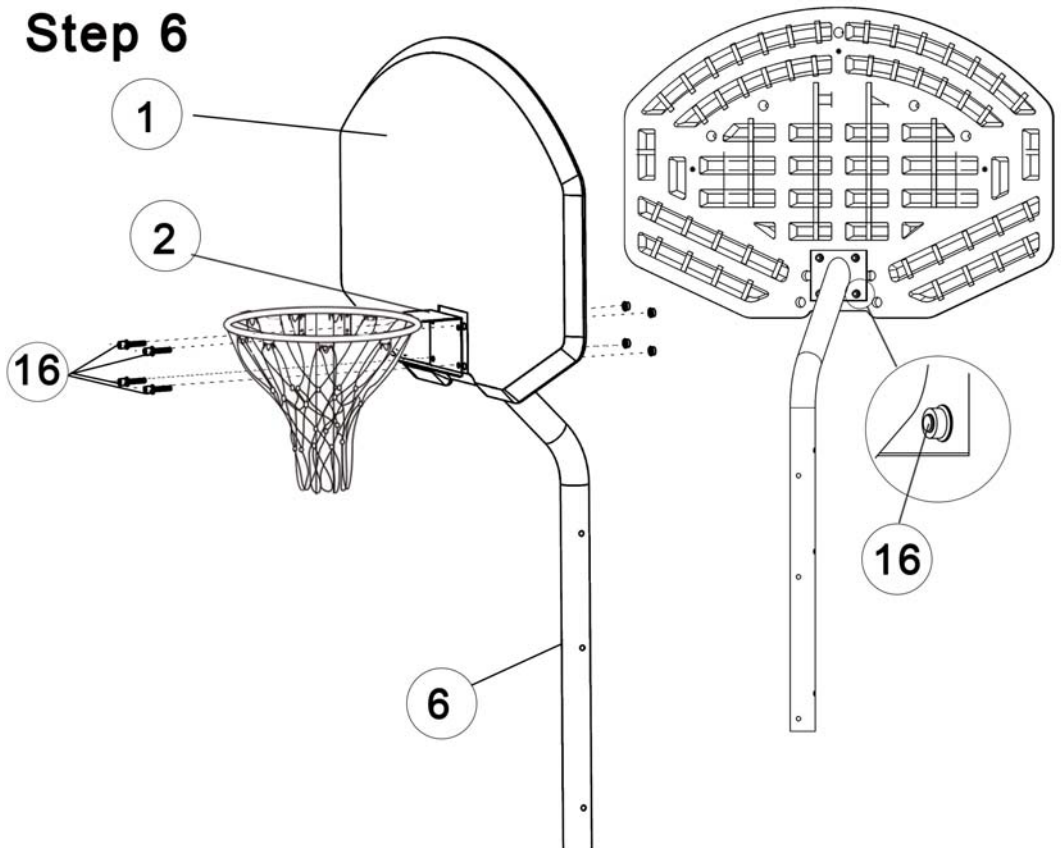

Part List

1	Backboard		1
2	Goal Ring		1
3	Net		1
4	Tools		4
5	Screw		1
6	Top Pole		1
7	Middle Pole		1
8	Lower Pole		1
9	Base		1
10	Axle		1
11	Wheel		2
12	Lower Brace		2
13	Cover		1
14	Bolt, Nuts Washer M8*70		1
15	Bolt, washer sets M6*16		4
16	Bolt, Nuts Washer M5*35		4
17	Bolt, Nuts Washer M8*65		3

ATTENTION!!!

Step 1

Step 2

Step 3

Step 4

Step 5

Step 6

Step 7