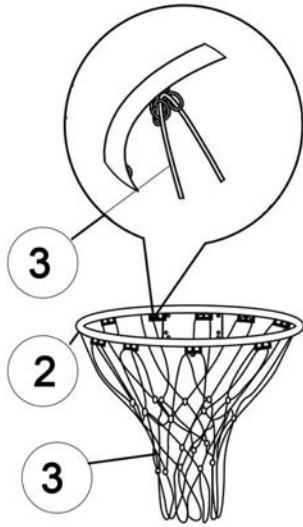

Part List

1	Backboard		1
2	Goal Ring		1
3	Net		1
4	Tools		4
5	Screw		1
6	Top Pole		1
7	Middle Pole		1
8	Lower Pole		1
9	Base		1
10	Axle		1
11	Wheel		2
12	Lower Brace		2
13	Cover		1
14	Bolt, Nuts Washer M8*70		1
15	Bolt, washer sets M6*16		4
16	Bolt, Nuts Washer M5*35		4
17	Bolt, Nuts Washer M8*65		3

8+

WARNING!

- This basketball stand is for domestic use only and not for commercial use.
- Fill the base of the basketball stand with water or sand to prevent the stand tipping over.
- The surface should be smooth and free of sharp objects that could damage the base.
- Do not play with the stand when weather conditions do not permit this especially in windy conditions.
- Set up the basketball stand on a level and firm ground.
- Do not stand or hang out of the rim or any other components.
- Do not wear jewellery while playing which might get caught in the net or catch it on other components.
- Do not allow children to move or adjust the basketball stand.
- Check the product before each use for stability or damage.
- Make sure all the bolts are tightened before each use.

ATTENTION!!!

Step 1

Step 2

Step 3

Step 4

Step 5

Step 6

Step 7