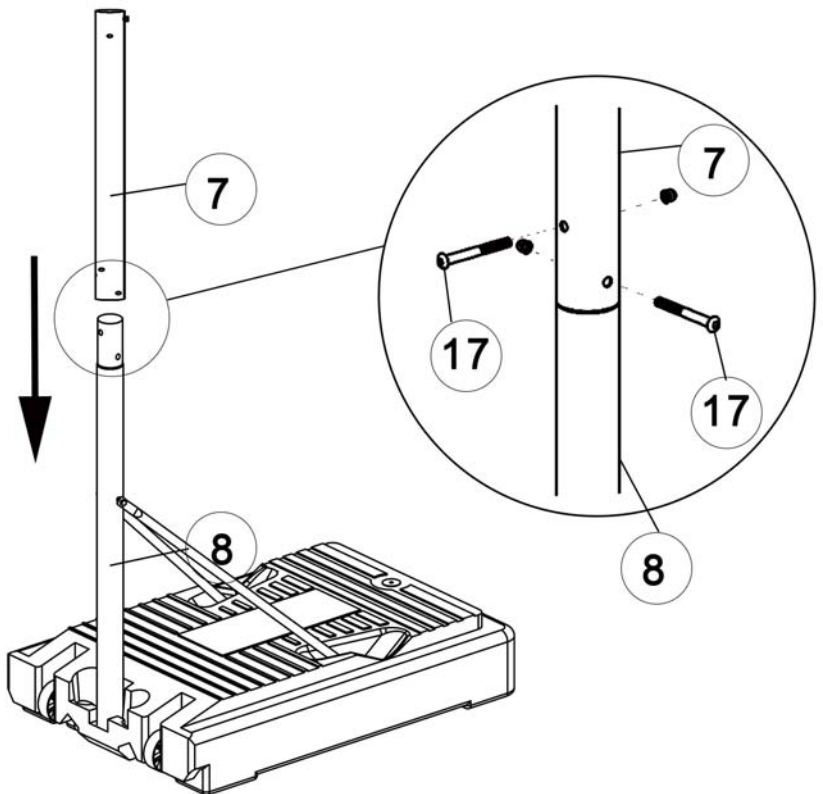

Part List

1	Backboard		1
2	Goal Ring		1
3	Net		1
4	Tools		4
5	Screw		1
6	Top Pole		1
7	Middle Pole		1
8	Lower Pole		1
9	Base		1
10	Axle		1
11	Wheel		2
12	Lower Brace		2
13	Cover		1
14	Bolt, Nuts Washer M8*70		1
15	Bolt, washer sets M6*16		4
16	Bolt, Nuts Washer M5*35		4
17	Bolt, Nuts Washer M8*65		3

ATTENTION!!!

Step 1

Step 2

Step 3

Step 4

Step 5

Step 6

Step 7